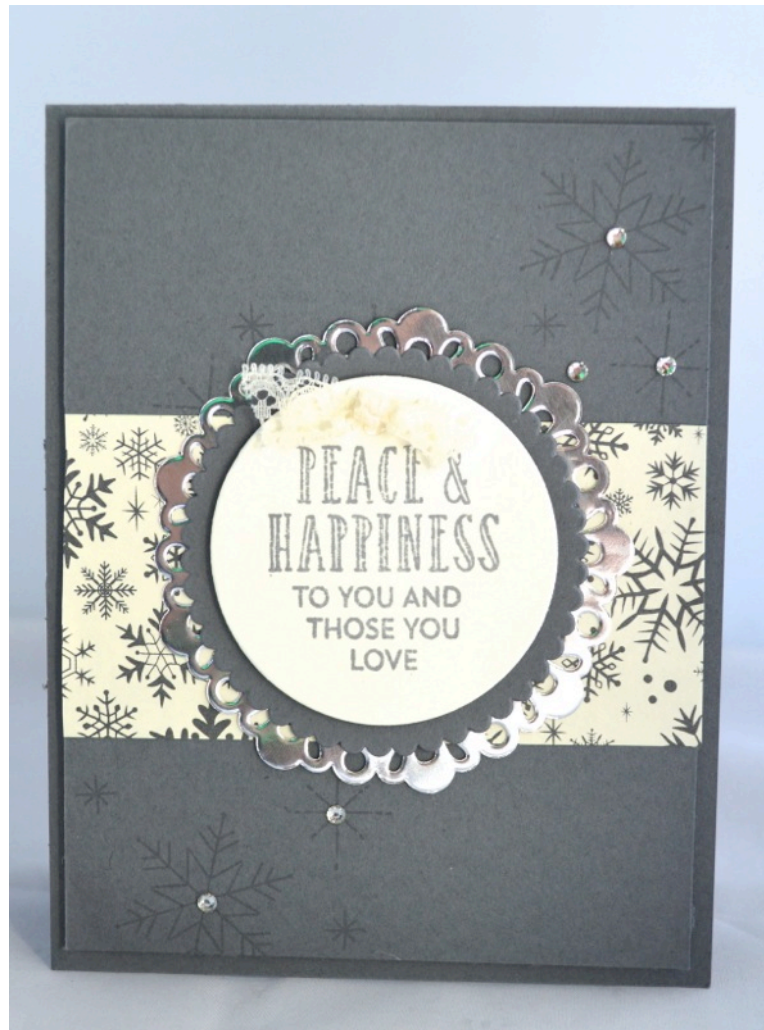

be creative

Peace & Happiness Card

Supply List:**Stamps:**

142182 Stitched with Cheer \$21.00

Paper:

121044 Basic Gray \$8.00

101650 Very Vanilla \$9.00

141628 This Christmas Specialty Designer Series Paper \$13.00

Ink:

140932 Basic Gray \$7.00

Embellishments:

104430 Stampin' Dimensionals \$4.00

141672 Very Vanilla ½" Lace Trim \$7.00

138392 Metallic Foil Doilies \$4.00

119246 Basic Rhinestones \$5.00

103683 Mini Glue Dots \$5.25

Tools:

143263 Big Shot \$110.00

141705 Layering Circles Framelits \$35.00

Tips: Use the snowflakes in the Stitched with Cheer Stamp set to stamp onto the background. Tie a small piece of the Very Vanilla Lace Trim and add to the top of the circle.